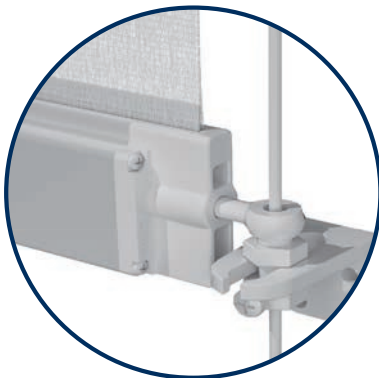

ZipTex – extremely stable lateral guide

- narrow guide rail with plastic zip guide keeps the curtain securely guided on both sides over the entire height
- fabric with side zip guide, which fixes the cloth in the guide rail without a gap
- wind-stable over 100 km/h depending on the installation situation and size
- large areas up to 6 m wide and 18 m²
- in the front box or invisibly plastered in the plaster base or top-mounted box