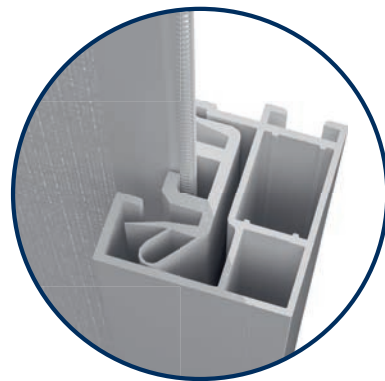

ZipTex – extremely stable lateral guide

- narrow guide rail with plastic zip guide keeps the curtain securely guided on both sides over the entire height
- fabric with side zip guide, which fixes the cloth in the guide rail without a gap
- wind-stable over 100 km/h depending on the installation situation and size
- large areas up to 6 m wide and 18 m²
- in the front box or invisibly plastered in the plaster base or top-mounted box