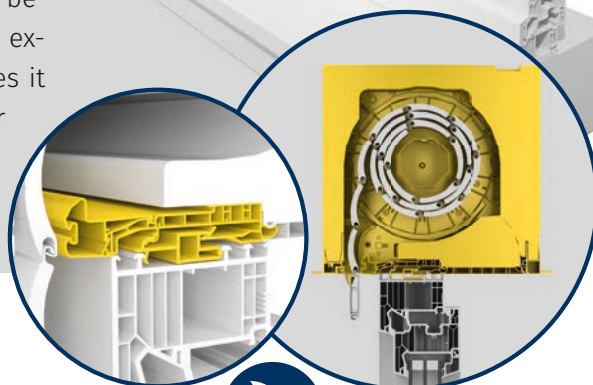

FOAMED TOP-MOUNTED BOX

FOR NEW CONSTRUCTION AND RENOVATION

The foamed top-mounted box AK-FLEX is specially designed for new buildings or renovations together with the entire window and meets the current requirements for both thermal and sound insulation.

You can use the AK-FLEX for all wall structures and installation situations. Regardless of whether thermal insulation composite system, exterior plaster, clinker or slate facade, the AK-FLEX universal box can always be used. Its flexibility and the possibility to adapt its external dimensions to the building situation makes it particularly suitable for prefabricated houses or requirements for fixed wall thicknesses.

Sound protection

offers the highest level of sound protection. Depending on the type of box, values of up to 46/47 dB can be achieved without complex additional measures

Facade design

depending on requirements with roller shutter, external venetian blind or ZipTex curtain available

Energy saving

thanks to the snap-on adapter profile, the connection to the window is made without additional windproof sealing

Insect protection

integrated insect protection available