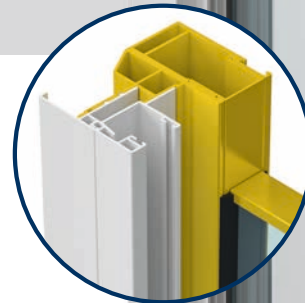

GLASS SLIP GUARD PROTECTION

CAN BE INTEGRATED INTO AK-FLEX

The ALUKON slip guard protection is a modern, discreet solution for floor-to-ceiling windows. It provides unrestricted visibility to the outside and more daylight intake in the rooms.

Planning is carried out directly with the top-mounted box AK-FLEX. The 16 mm laminated glass (according to AbP) is inserted into the waterproof, multi-part guide rail between the window and roller shutter or venetian blind and fastened in a concealed manner.*

Quick and easy installation

directly with the top-mounted box AK-FLEX, therefore no additional fastening to the facade is necessary

Tested safety

Glass heights 50 to 110 cm and system widths up to 280 cm; with filigree glass edge protection

*Test certificate according to DIN 18008 for use in Germany is available. Under certain circumstances, coordination with local authorities may be necessary. We recommend you to inform yourself accordingly.